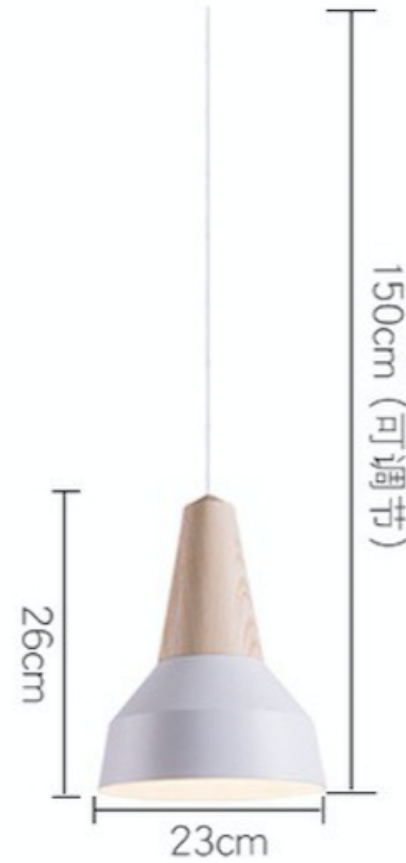

## Description

## Technical Specifications

<b>Finishes</b>	WHITE/BLACK/BLUE/RED POWDERCOATED
<b>Wattage</b>	60W Incandescent
<b>Switch Type</b>	Hardwire
<b>Bulb Base</b>	E26
<b>Number of Lights</b>	1
<b>Color</b>	CUSTOMS

### Carton 1 Dimensions

### Carton 2 Dimensions

**Package: 4 pcs per master carton**  
**Dimensions: 56 x 56 x 26cm**