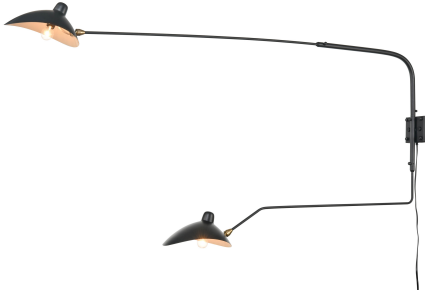

LYM-4380

**DIMENSIONS**

Height	27-1/2"
Diameter	72"
Canopy/Backplate/Base	4-1/2"

**SHADE 1**

Quantity	1
Color	Black PowerCoat
Material	Steel
Height	4"

**AVAILABLE FINISHES**

**ELECTRICAL SPECS**

Bulb Type	E26 LED BULB
Bulb Quantity	2
Bulb Included	NO
Wattage Initial	MAX 40W
Input Voltage	
CCT	
CRI	
Power Supply Type	Hardwire
Power Supply Quantity	1
Power Supply Location	Black Plate