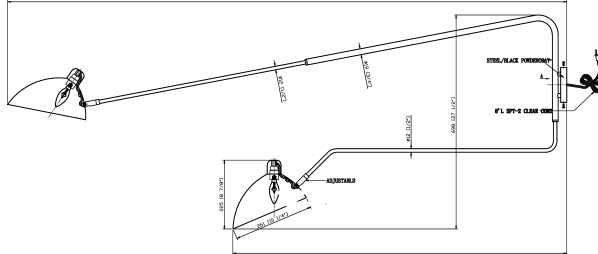

LYM-4380

**DIMENSIONS**

Height	27-1/2"
Diameter	72"
Canopy/Backplate/Base	4-1/2"

**SHADE 1**

Quantity	1
Color	Black PowerCoat
Material	Steel
Height	4"

**AVAILABLE FINISHES**

**ELECTRICAL SPECS**

Bulb Type	E26 LED BULB
Bulb Quantity	2
Bulb Included	NO
Wattage Initial	MAX 40W
Input Voltage	
CCT	
CRI	
Power Supply Type	Hardwire
Power Supply Quantity	1
Power Supply Location	Black Plate

**GENERAL LISTINGS**

DETL  
cUL

**PROJECT**

**QUANTITY**

**NOTES**

**SHIPPING**

Carton 1 L x W x H  
Carton 1 GW