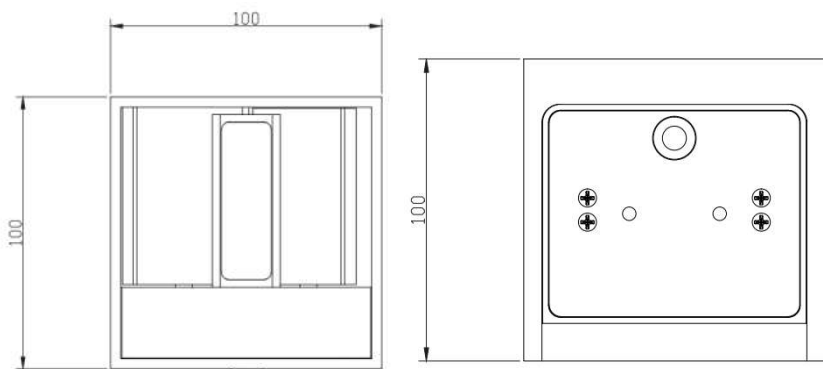

Quick Info.

General 

Wall Lamp  
Indoor IP20  
Up/Down Light

LED 

Cree XBD  
3000K/4000K  
L80/60000h; CRI≥80

Material

Aluminium Housing

Finish Color

Painting White   
Painting Red   
Painting Silver

Options 

Non Dimming  
0-10V Dimming  
DALI Dimming

Optical 

Direct Illumination  
Adjustive  
Efficiency 42%; URG≤19

PERFORMANCE

Size	Input Watts
4"	5W

Ordering Guide