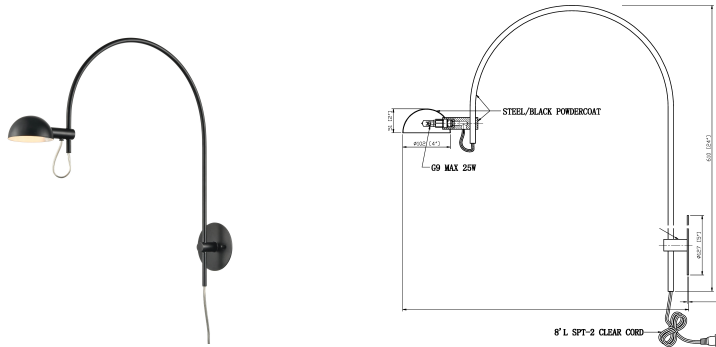

ATWS-5360

DIMENSIONS

Height	24"
Minimum Height	
Maximum Height	
Diameter	24"
Canopy/Backplate/Base	5"

SHADE 1

Quantity	1
Color	BLACK POWDERCOAT
Material	STEEL
Height	2"

AVAILABLE FINISHES

ELECTRICAL SPECS

Bulb Type	G9 LED BULB
Bulb Quantity	1
Bulb Included/	NO
Wattage	MAX 25W
Input Voltage	120VAC
CCT	
CRI	
Power Supply Type	Hard Wire
Power Supply Location	Back Plate