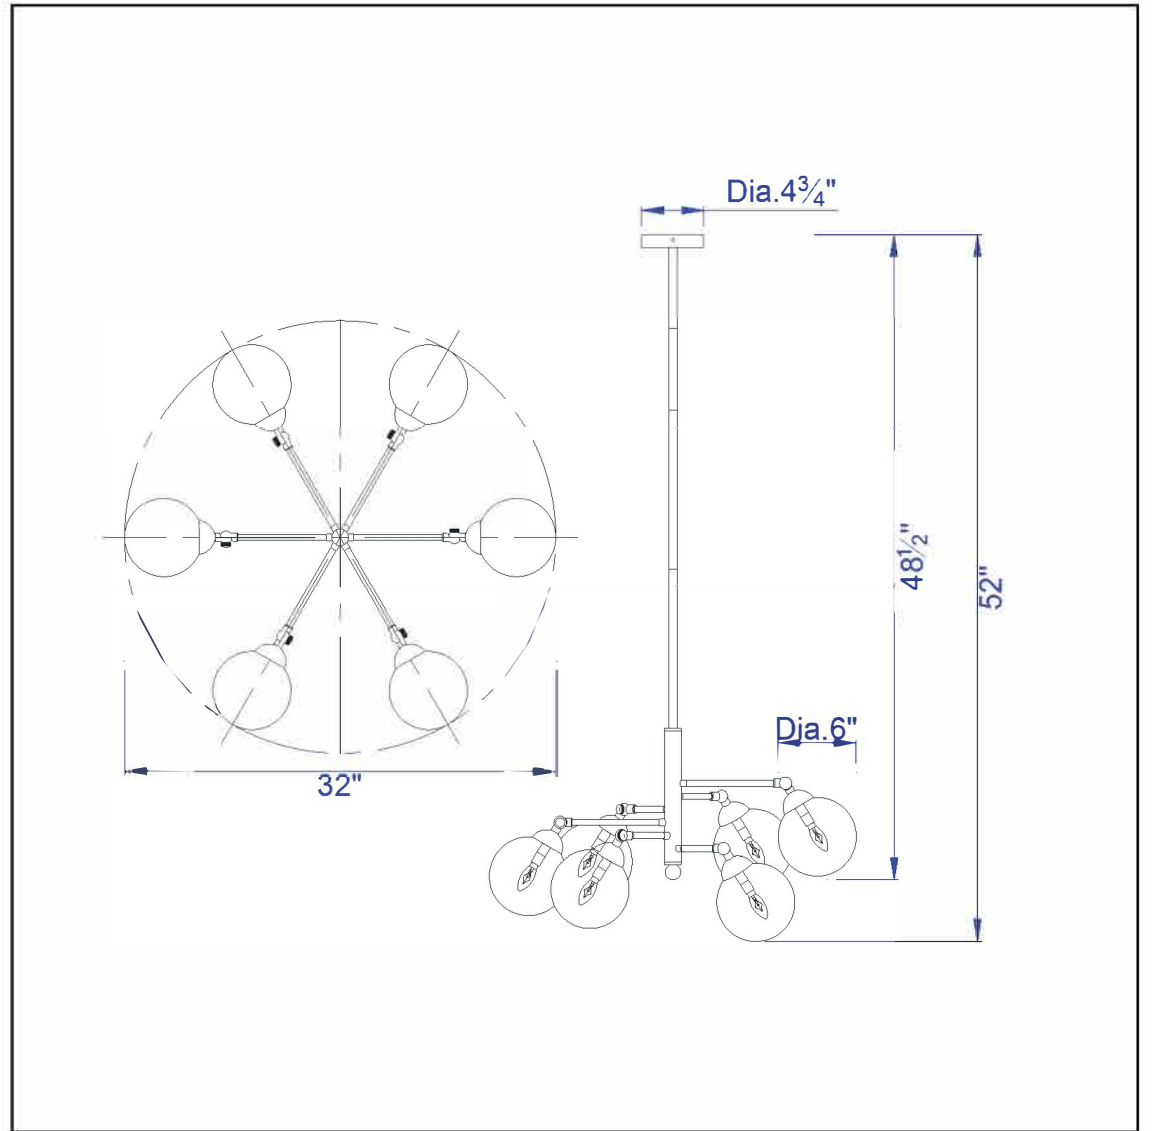

Product No. **ACAFX-2577-6**

Description

40W X 6 Prato Metal/Glass 6 Lights
 Chandelier
 Durable Metal and Glass Construction
 Round orb pendant with smoked glass
 6 foot wire
 Canopy included
 Little to no assembly required
 15.3" Height Six Glass Pendant with Canopy
 in Gun metal

Technical Specifications

UPC	020193067284
Wattage	40WX6
Switch Type	Hardwired
Bulb Base	E12
Number of Lights	6
Color	Gun Metal

Carton 1 Dimensions	16.10 x 20.50 x 22.90
Carton 2 Dimensions	0.00 x 0.00 x 22.90
Package Dimensions	L: 22.90 W: 20.50 H: 16.10