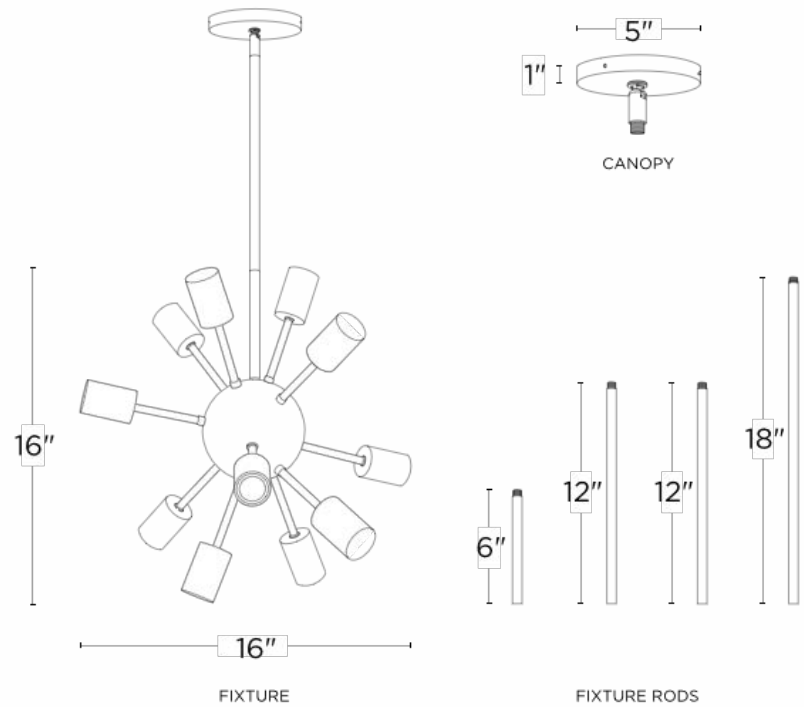

Product No.

Description

Technical Specifications

Finishes	Chrome/Satin Nickel/Bronze
Wattage	3W LED Edison bulb
Switch Type	Hardwire
Bulb Base	E26
Number of Lights	1 x10
Color	

Carton 1 Dimensions

Carton 2 Dimensions

Package: 1 pc per master carton
Dimensions: 55 x 55 x 56 cm