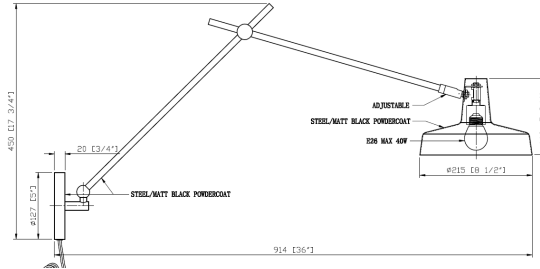

ATWS-4356

**DIMENSIONS**

Height	17.75"
Minimum Height	
Maximum Height	
Diameter	36"
Canopy/Backplate/Base	5"
Hanging Details	

**ELECTRICAL SPECS**

Bulb Type	A19 LED BULB
Bulb Quantity	1
Bulb Included	NO
Wattage	
Initial Lumens	
Input Voltage	120VAC
CCT	
CRI	
Power Supply Type	HARDWIRE
Power Supply Location	BACKPLATE

**SHADE 1**

Quantity	1
Color	
Material	STEEL
Height	5.75"

**AVAILABLE FINISHES**

MATT BLACK(MB)  
OTHER PER REQUIRES

**GENERAL LISTINGS**

cETL  
cUL  
DRY LOCAION

**PROJECT**

**QUANTITY**

**NOTES**

**SHIPPING**

Carton 1 L x W x H  
Carton 1 GW