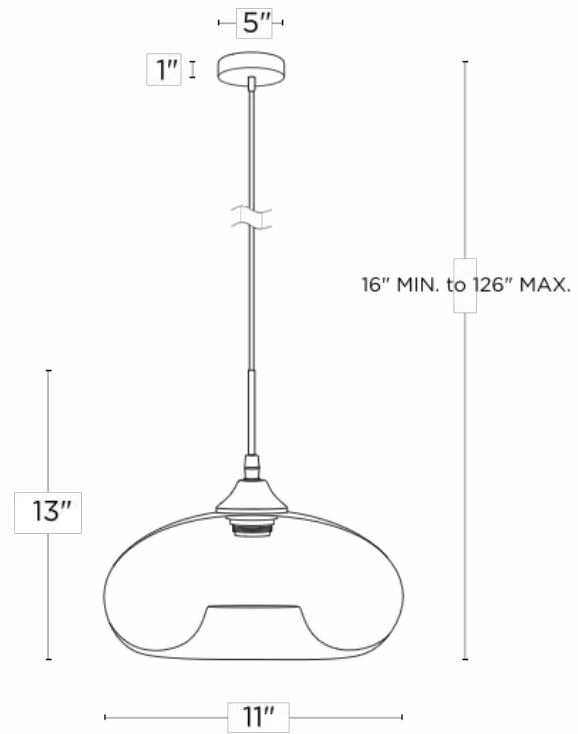

Product No. **L404ALT-Pendant**

Description

Technical Specifications

Finishes Chrome/Satin Nickel/Bronze

Wattage 40W Edison Bulb (not included)

Switch Type Hardwire

Bulb Base E26 (Medium)

Number of Lights 1

Color Four Color Glass

Canopy 5" DiaX1" H
Cable Length : 10FT

Certification: UL/CUL/ETL/CETL Listed

Package 1 Piece Per Carton